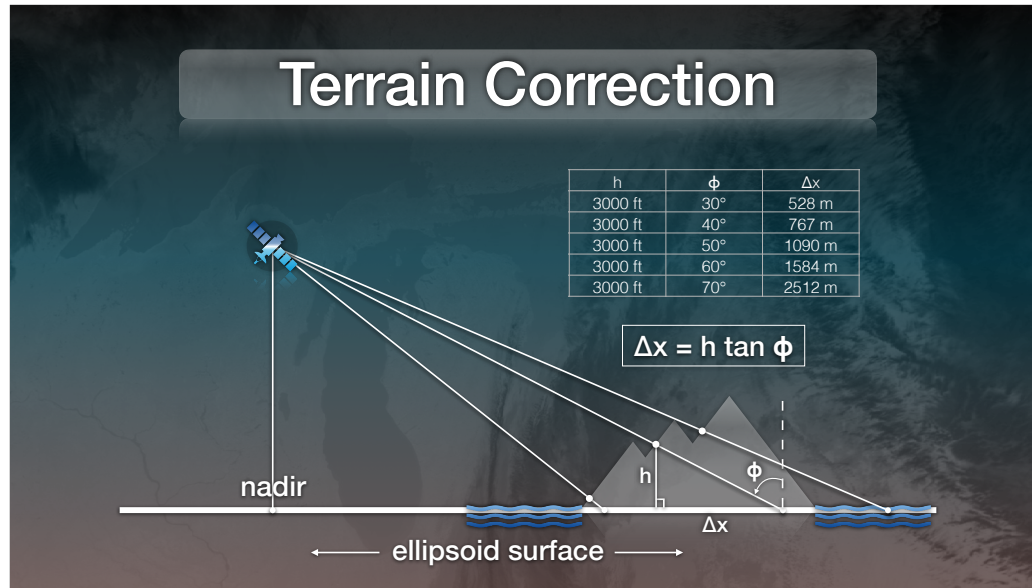

Terrain Correction

- Lake Titicaca 12530 ft
- Lake Tahoe 6234 ft
- Great Salt Lake 4209 ft
- Lake Superior 604 ft
- AVHRR limb: max phi = 67.8, res = 4 km x 1.1 km
- VIIRS max phi = 70.0, res = 1.6 km x 0.73 km